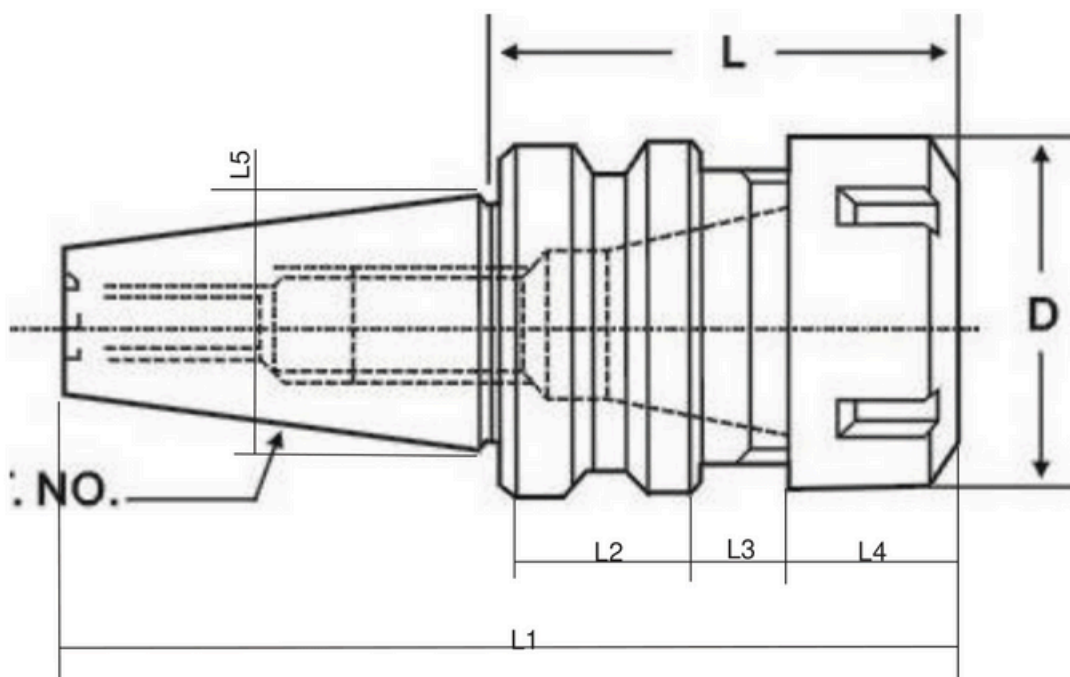

PRADO

AUTOMAÇÃO INDUSTRIAL

PORTA PINÇA BT30-ER-25 60

D=42,0 mm
L= 54,0 mm
L1= 104,0 mm
L2= 18,0 mm
L3=13,0 mm
L4= 22,0mm
L5=32,0 mm

<https://pradoautomacaoindustrial.com.br>

email: vendas@pradoindustrial.com.br