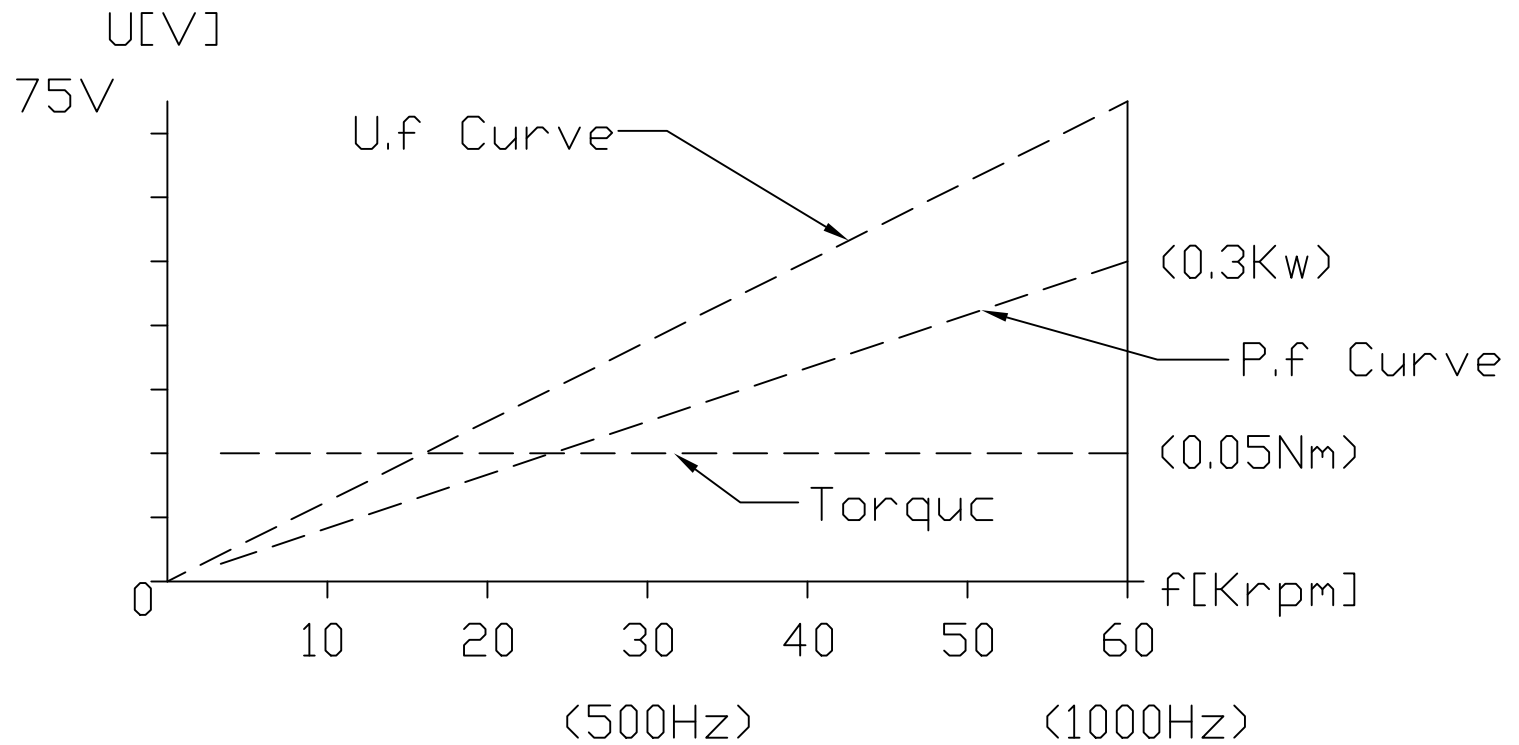

GDZ-12

75V 5A 2P

TA:20°C

Serv:S1

Water cooling