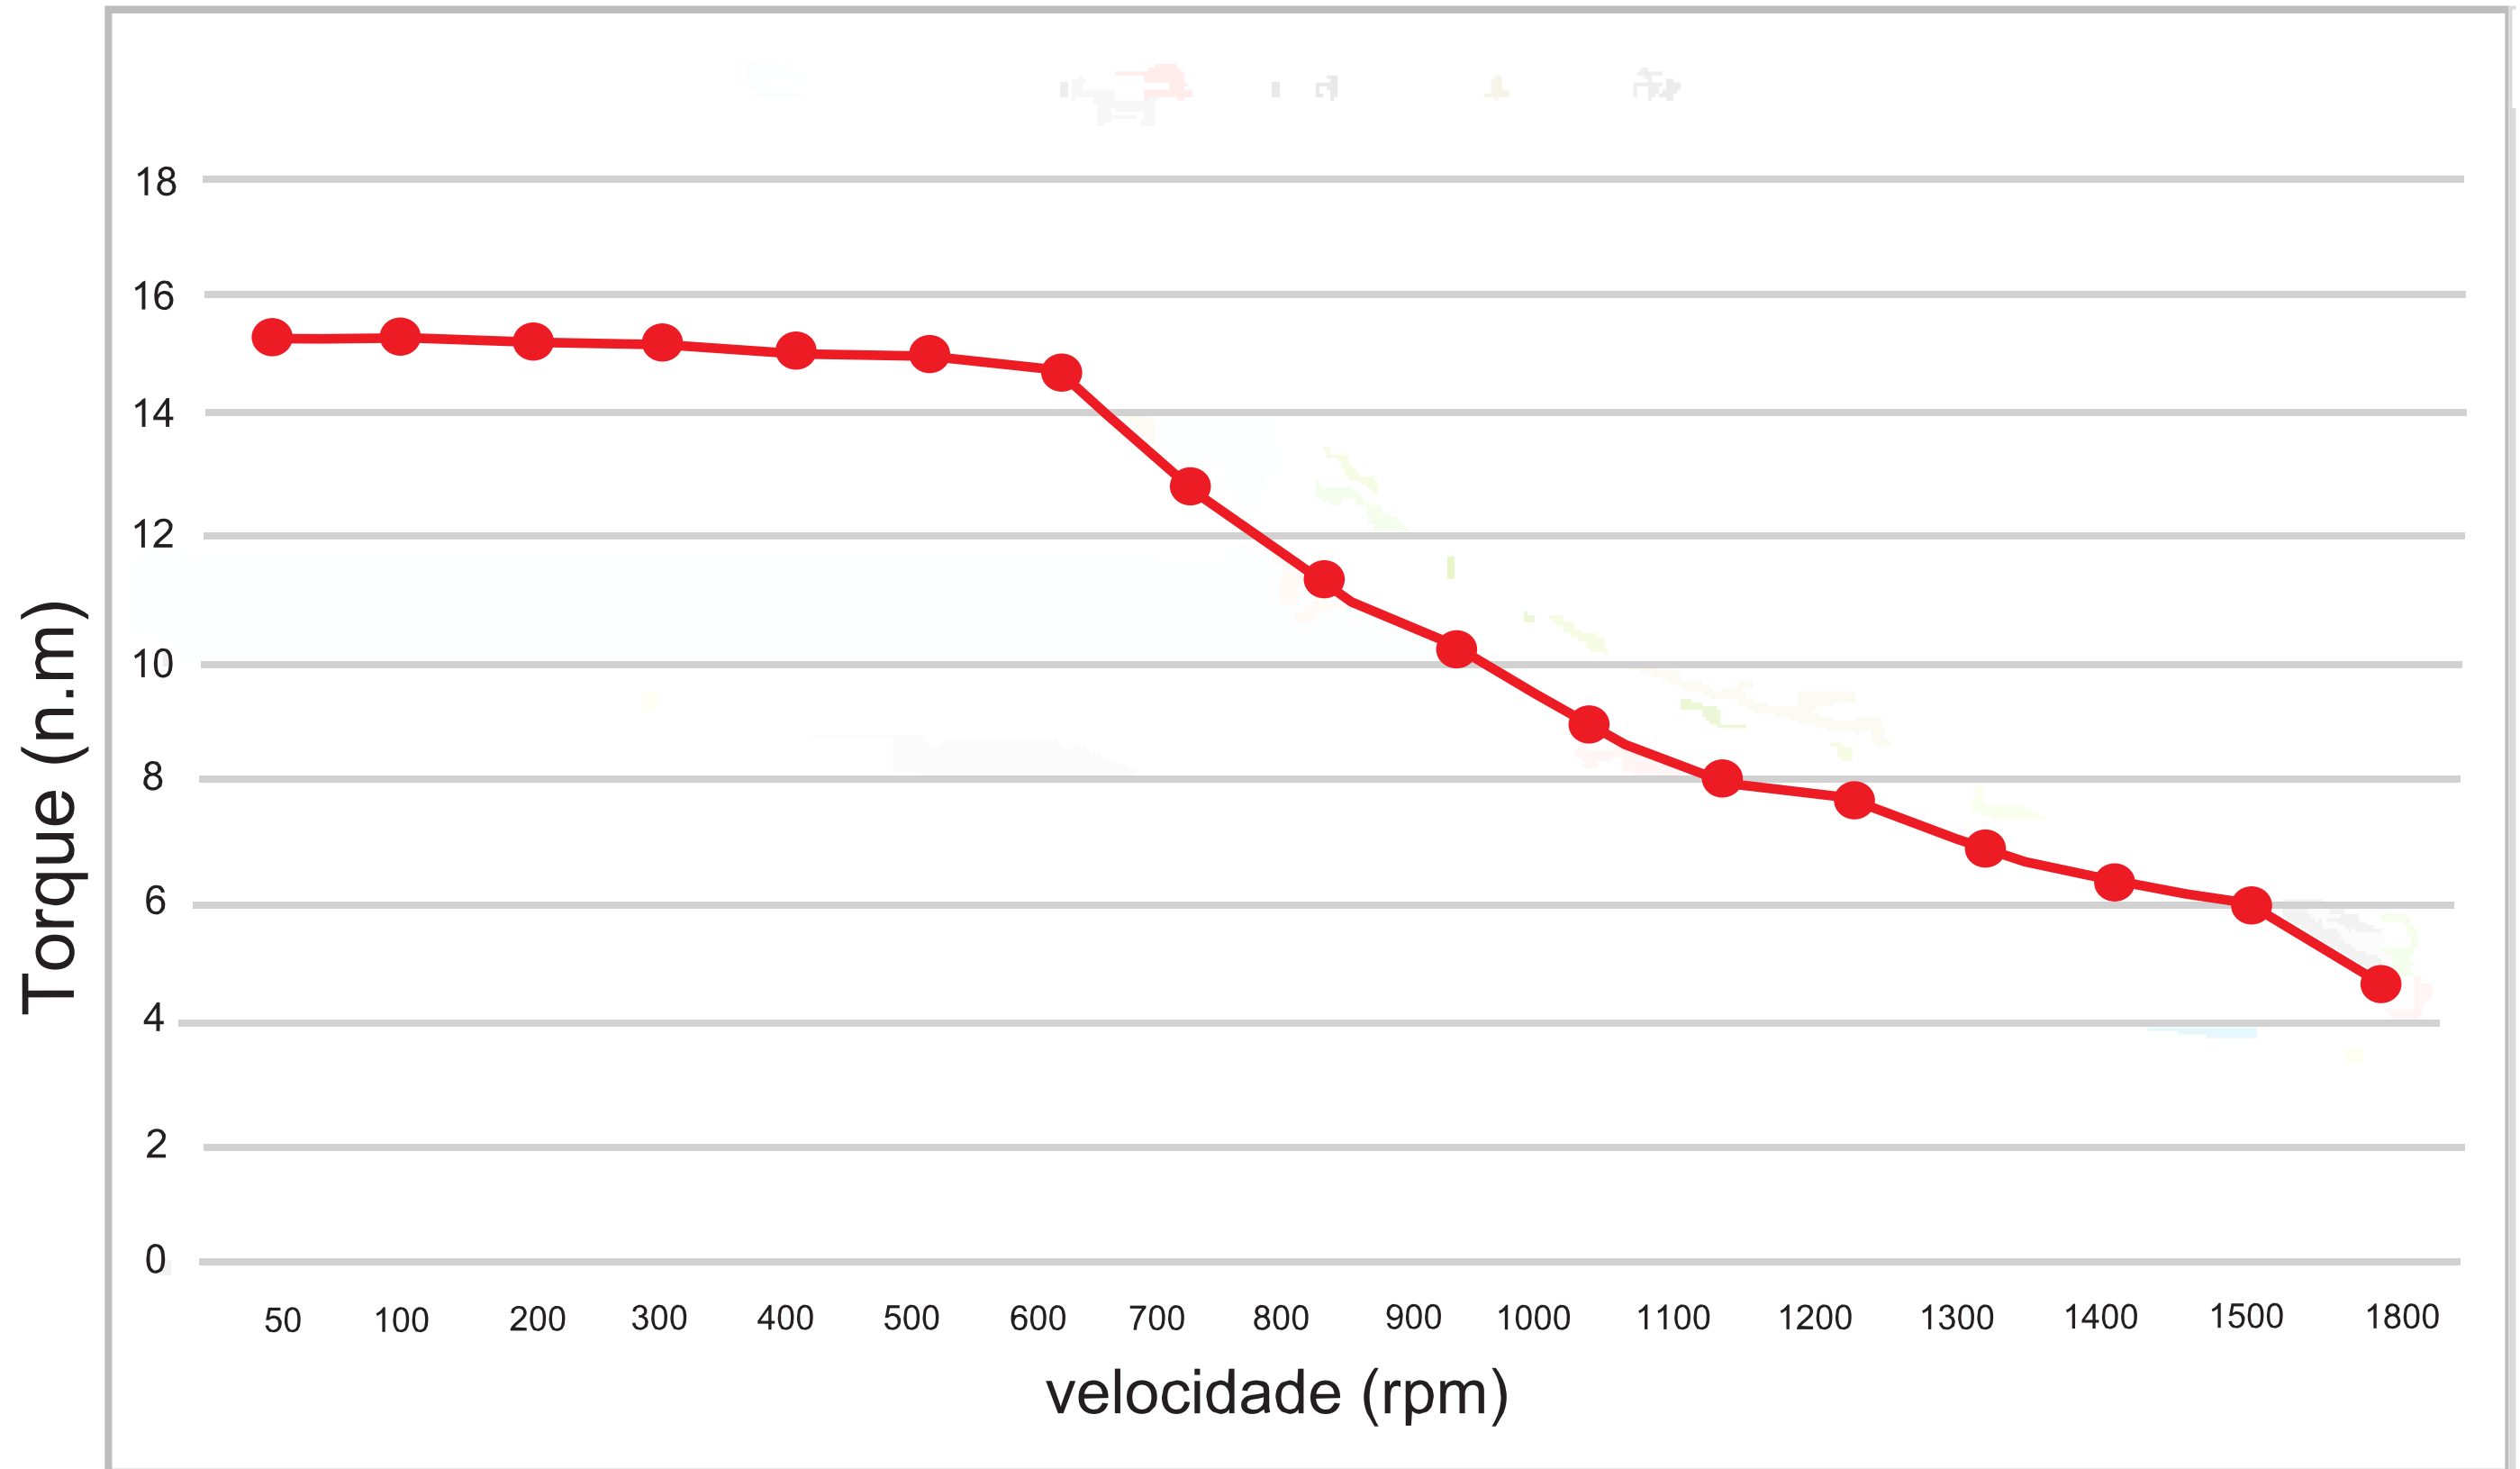

EASY SERVO MOTOR TRIFÁSICO NEMA 42

3H110BG185 16Nm

Driver: 3NS2280

Current: rated

Voltage: 220Vac

Subdivision 2000