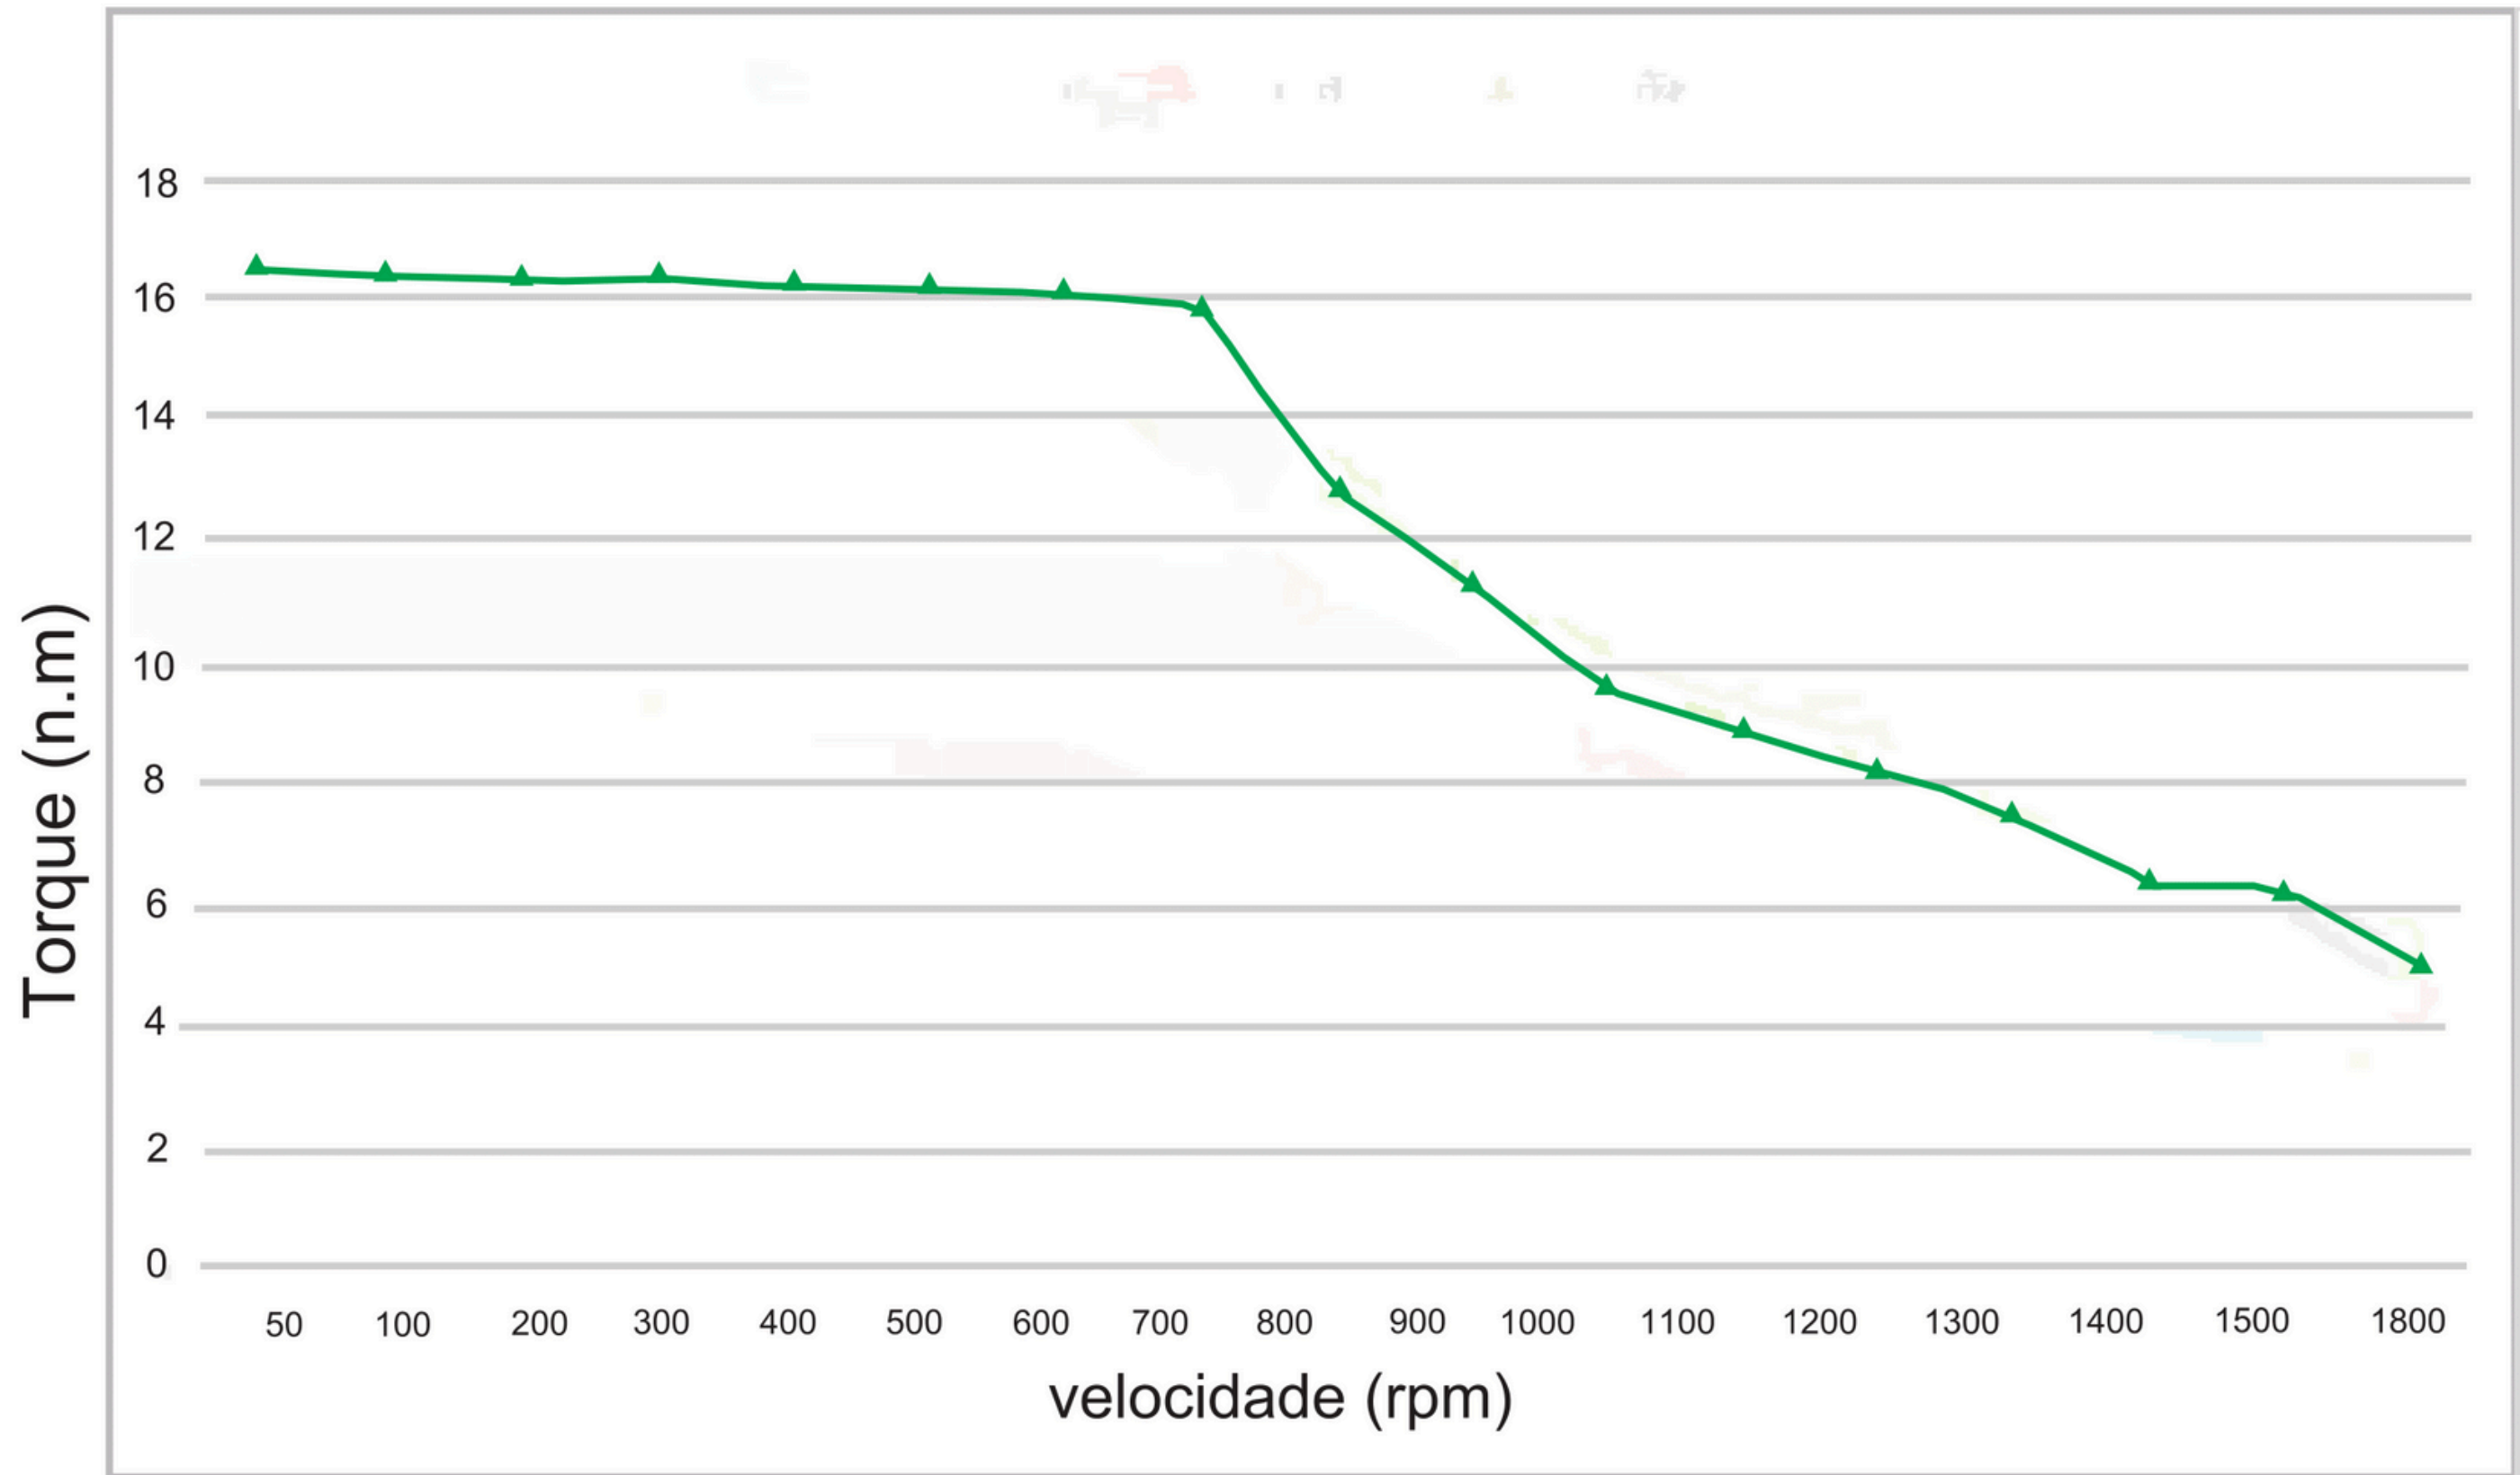

EASY SERVO MOTOR TRIFÁSICO NEMA 42

3H110BG220 20Nm

Driver: 3NS2280

Current: rated

Voltage: 220Vac

Subdivision 2000